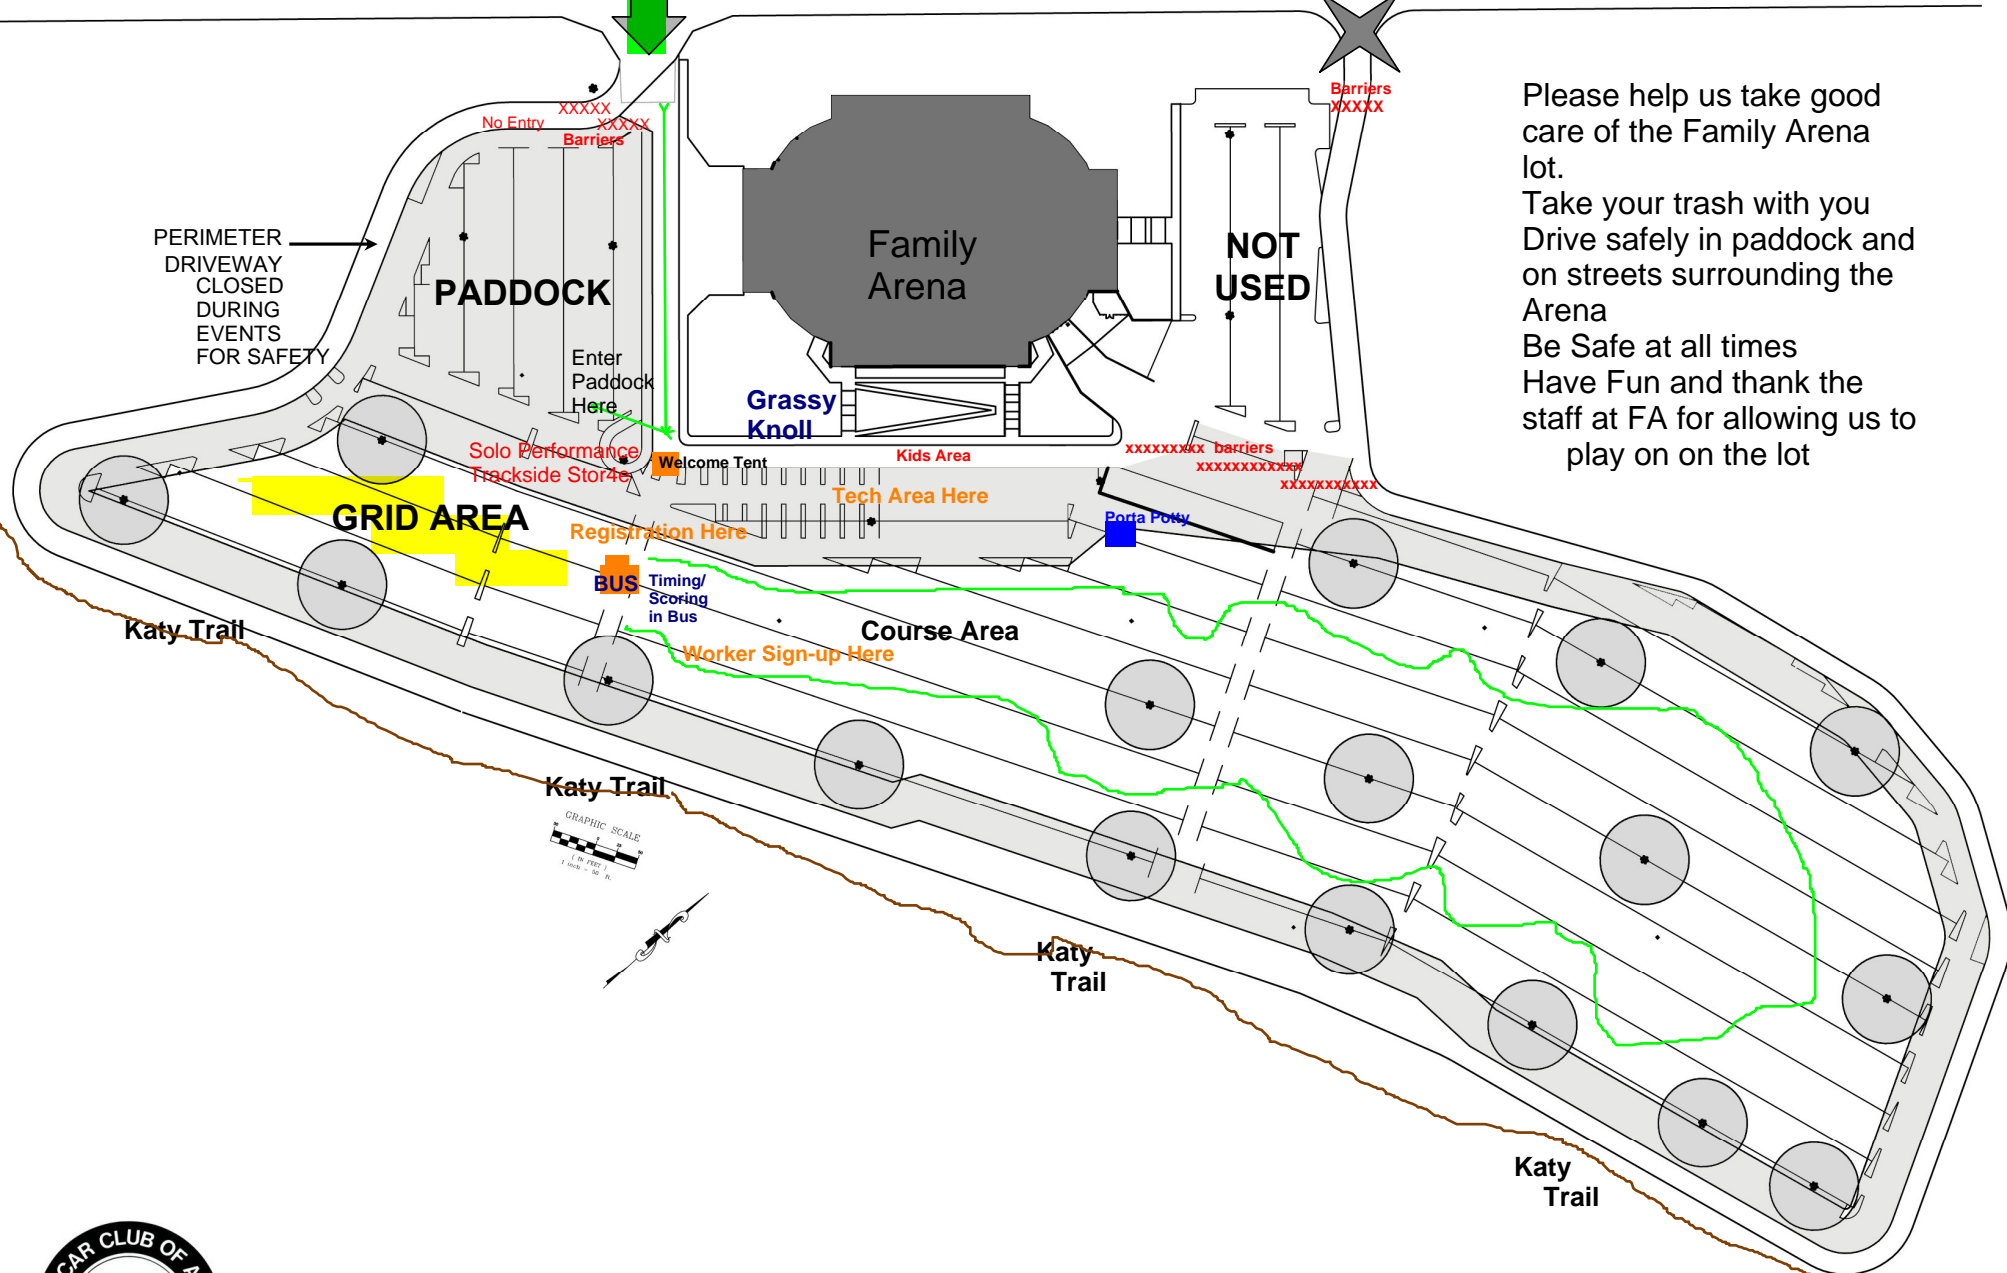

ENTRANCE

DO NOT USE

Please help us take good care of the Family Arena lot.
 Take your trash with you
 Drive safely in paddock and on streets surrounding the Arena
 Be Safe at all times
 Have Fun and thank the staff at FA for allowing us to play on on the lot

**St. Louis Region SCCA Solo Events
 Family Arena Event Site**